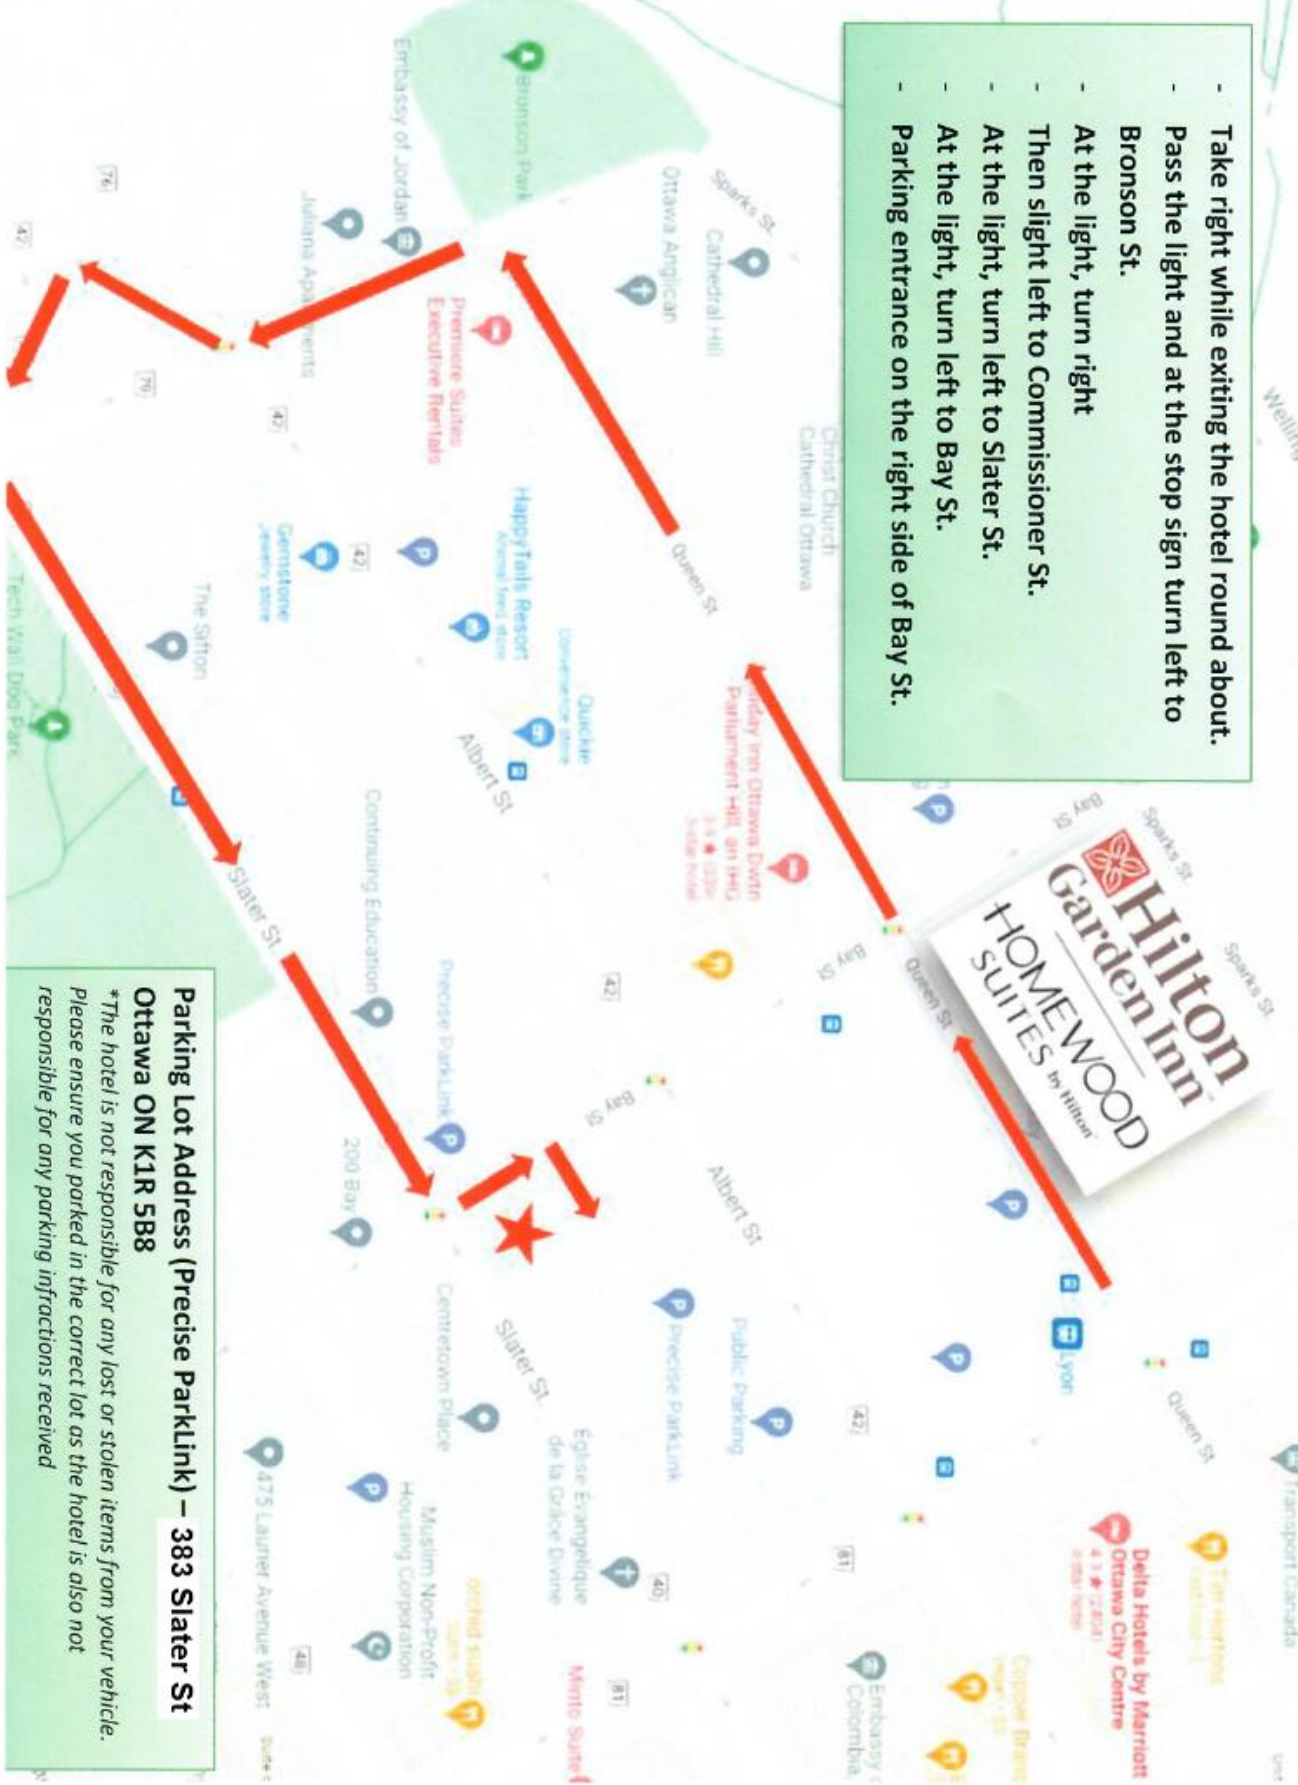

# Hilton Garden Inn & Homewood Suites, Ottawa Downtown (For assistance call: 613-234-6363)

- Take right while exiting the hotel round about.
- Pass the light and at the stop sign turn left to Bronson St.
- At the light, turn right
- Then slight left to Commissioner St.
- At the light, turn left to Slater St.
- At the light, turn left to Bay St.
- Parking entrance on the right side of Bay St.

**Parking Lot Address (Precise Parklink) – 383 Slater St  
Ottawa ON K1R 5B8**

*\*The hotel is not responsible for any lost or stolen items from your vehicle. Please ensure you parked in the correct lot as the hotel is also not responsible for any parking infractions received*